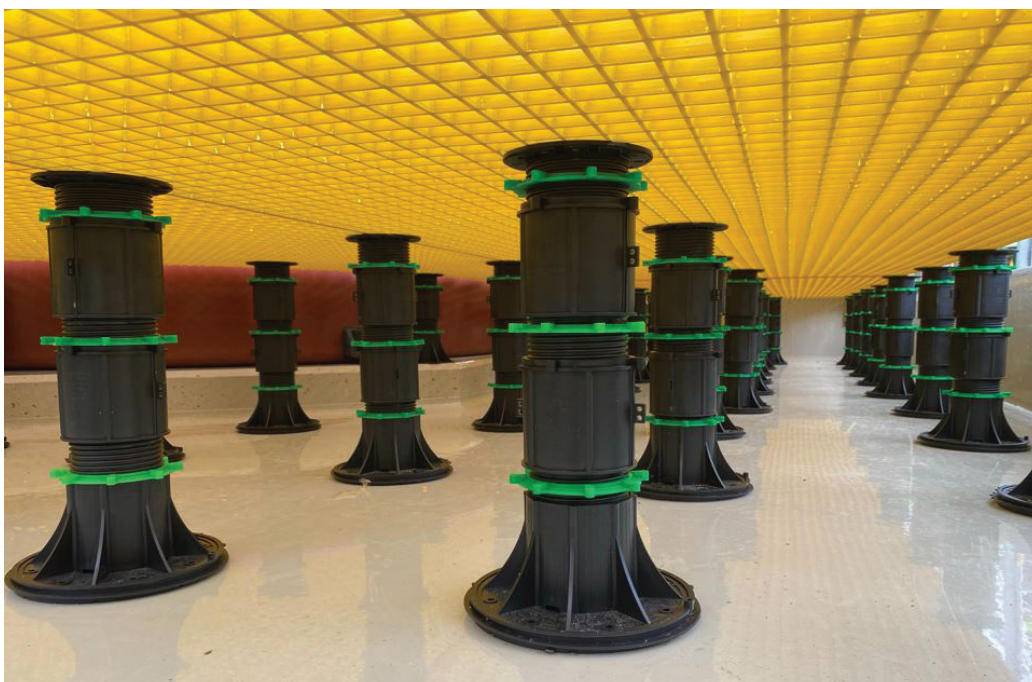

Adjustable Pedestal Load Table

Pedestal

Code	Height Range (mm)	Max Loading (kg)			Breaking Load (kg)		
		Entire	Half	Quarter	Entire	Half	Quarter
FP-01	12.5	1630	1356	1195	2650	2439	1989
FP-02	16	1625	1347	1189	2677	2468	1967
T0	14-19	980	786	620	1350	1162	982
T0-A	19-30	965	798	669	1298	1089	995
T0-B	28-42	955	820	683	1250	1060	965
T0-C	40-65	975	765	652	1325	1136	925
T0-D	65-105	925	735	698	1386	1298	970
T0-E	90-180	920	730	690	1356	1150	968
T0-F	185-320	926	760	685	1365	1159	965
T1	250-370	915	726	650	1265	1120	925
T2	370-560	926	739	625	1290	1129	920
T3	500-760	915	725	630	1285	1090	915
T4	600-930	925	719	626	1129	1125	890
T5	750-1100	910	725	652	1025	1100	860
T6	900-1260	850	710	620	1260	1120	810