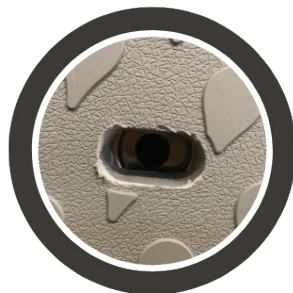

Endurotek #2